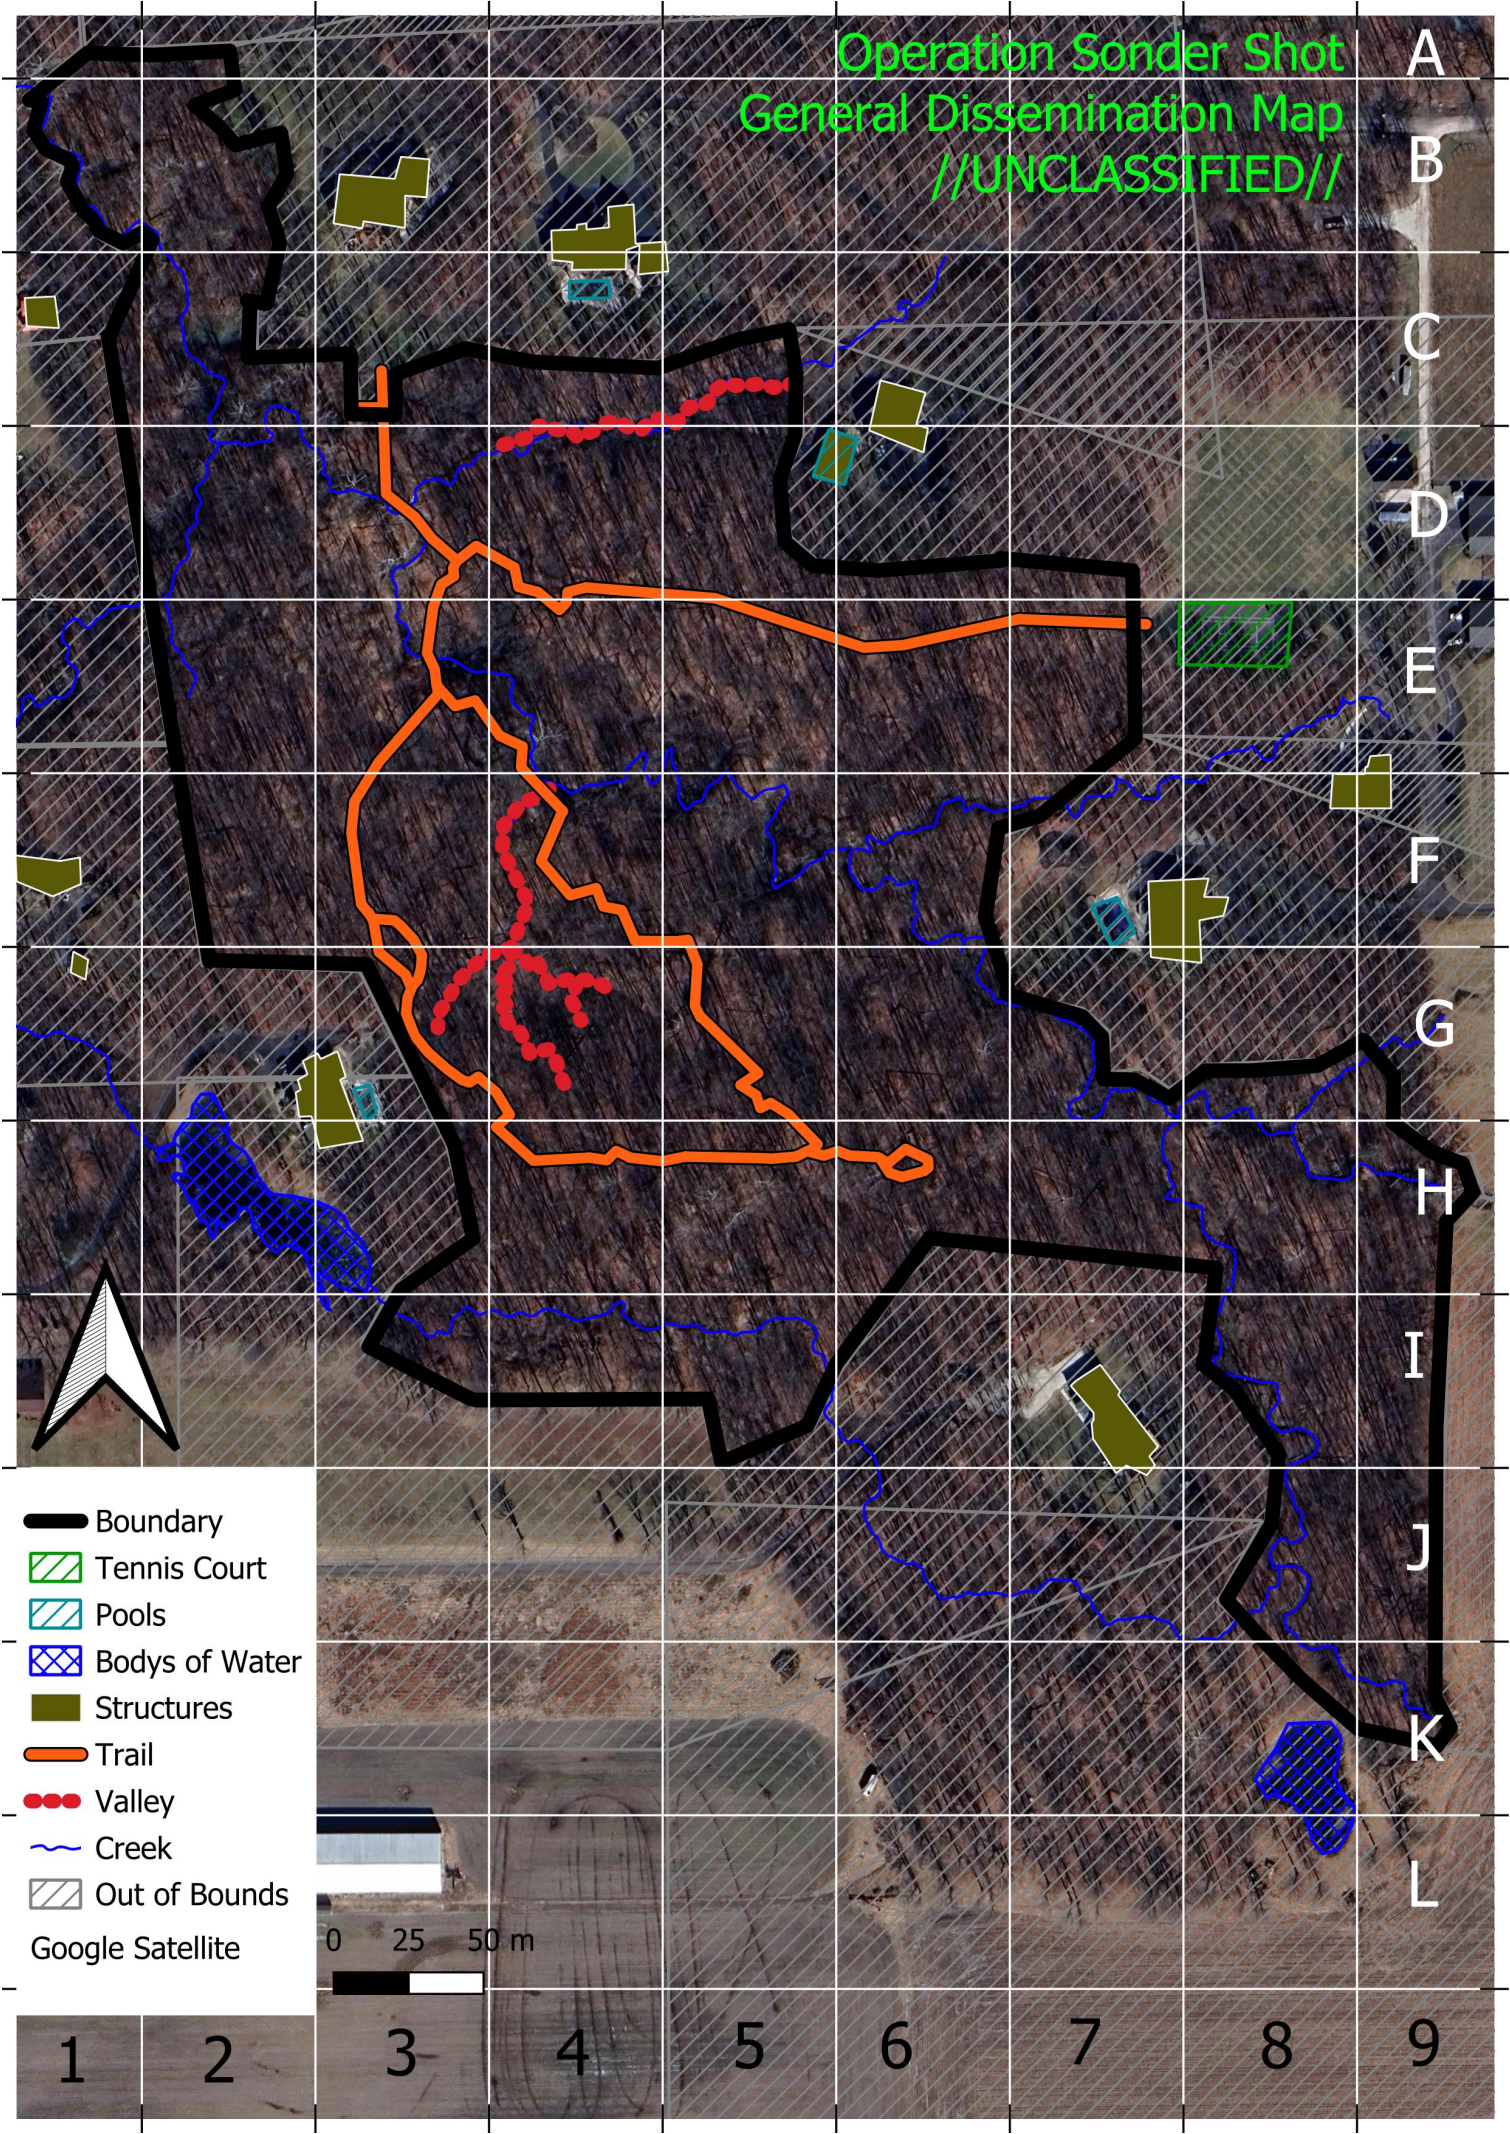

Operation Sonder Shot
General Dissemination Map
//UNCLASSIFIED//

- Boundary
- Tennis Court
- Pools
- Bodys of Water
- Structures
- Trail
- Valley
- Creek
- Out of Bounds

Google Satellite

0 25 50 m

1 2 3 4 5 6 7 8 9

A
B
C
D
E
F
G
H
I
J
K
L